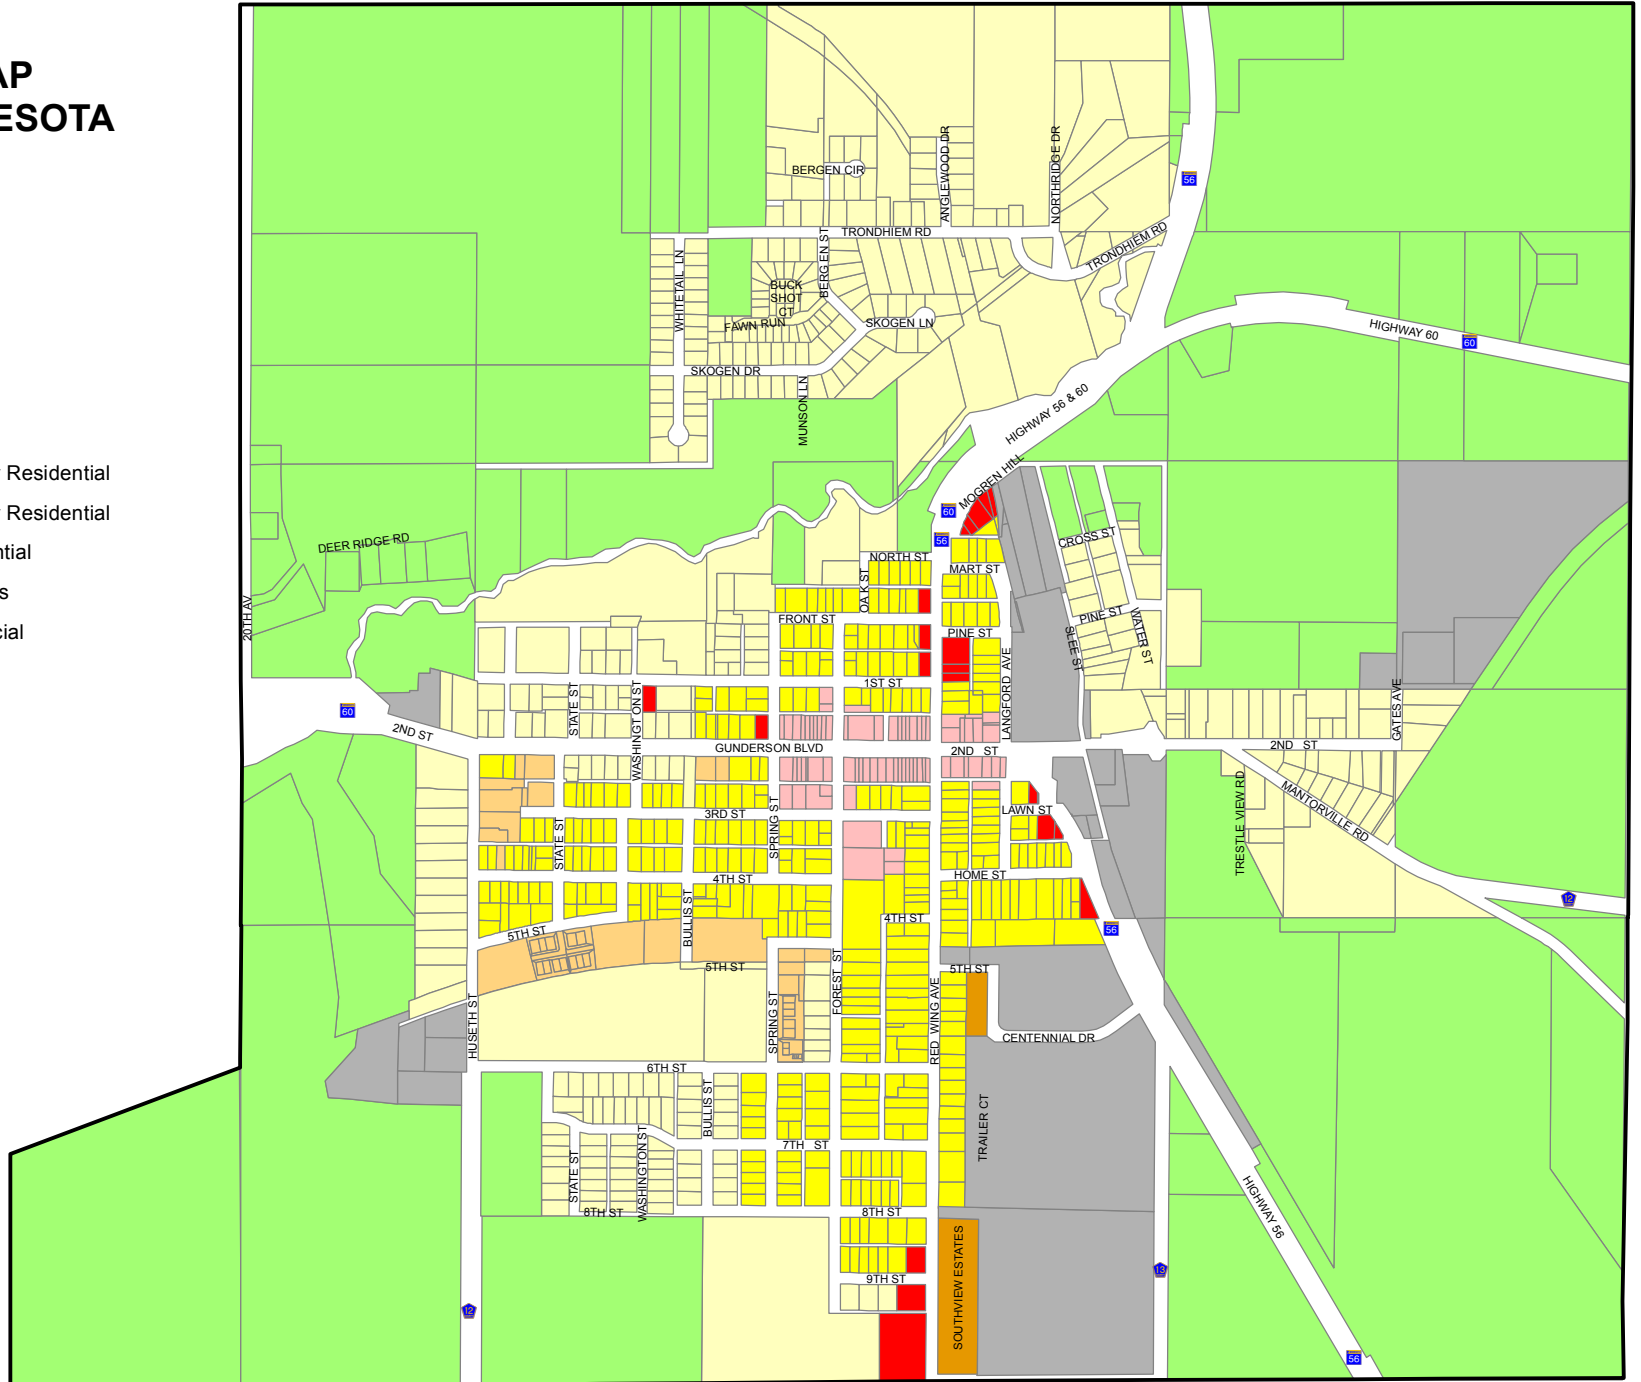

ZONING MAP KENYON, MINNESOTA

Legend

- A - Agricultural
- R1 - One and Two Family Residential
- R2 - One and Two Family Residential
- R3 - Multi-Family Residential
- R4 - Manufactured Homes
- C1 - Downtown Commercial
- C2 - General Commercial
- I1 - Industrial

Prepared for City of Kenyon
by Goodhue County GIS Office
Red Wing, MN June 2013

1 inch = 1,100 feet

DATA DISCLAIMER:
Goodhue County assumes NO liability for the accuracy or completeness of this map OR responsibility for any associated direct, indirect, or consequential damages that may result from its use or misuse. Goodhue County Copyright 2013